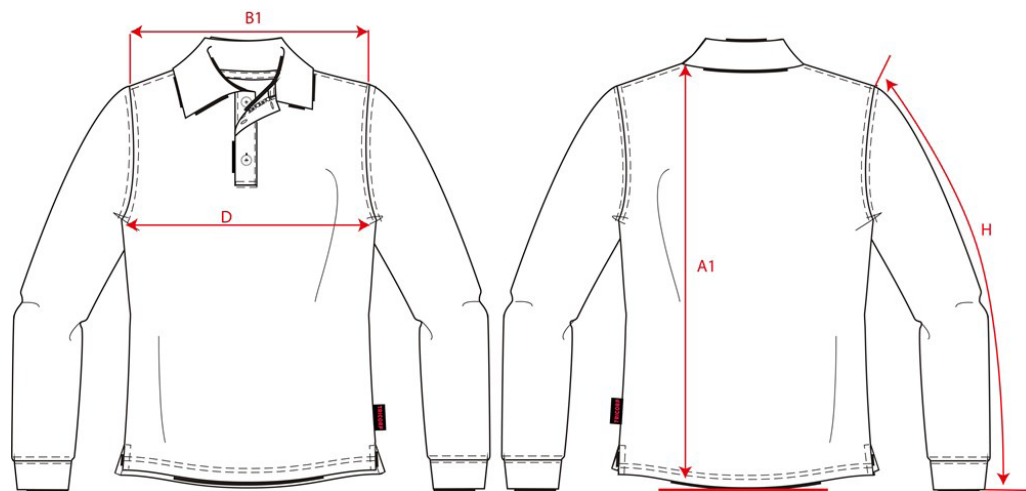

PRODUCTSPECIFICATIE

Polosweater Boord / 301005

Artikelnummer: 301005 / PSB280
Maten: XS | S | M | L | XL | XXL | 3XL | 5XL | 7XL
Sexe: Unisex
Kwaliteit: 60% Gekamd katoen / 40% Polyester
Gewicht: 280 g/m²
CBS Nummer: 6110209100
MVO: Oeko Tex®
Constructie: American fleece

Wasvoorschriften:

Kenmerken:

	Tol	XS	S	M	L	XL	XXL	3XL	5XL	7XL	
A1	Total backl meas. from hsp	1,0	71,0	73,0	75,0	77,0	79,0	81,0	83,0	87,0	89,0
B1	Shoulder to shoulder	1,0	46,0	48,0	50,0	52,0	54,0	56,0	58,0	62,0	66,0
D	1/2 Chest width (at armhole)	1,0	51,0	54,0	57,0	60,0	63,0	66,0	69,0	75,0	81,0
H	Upperarm sleeve	0,5	63,0	64,0	65,0	66,0	67,0	68,0	69,0	70,0	70,0